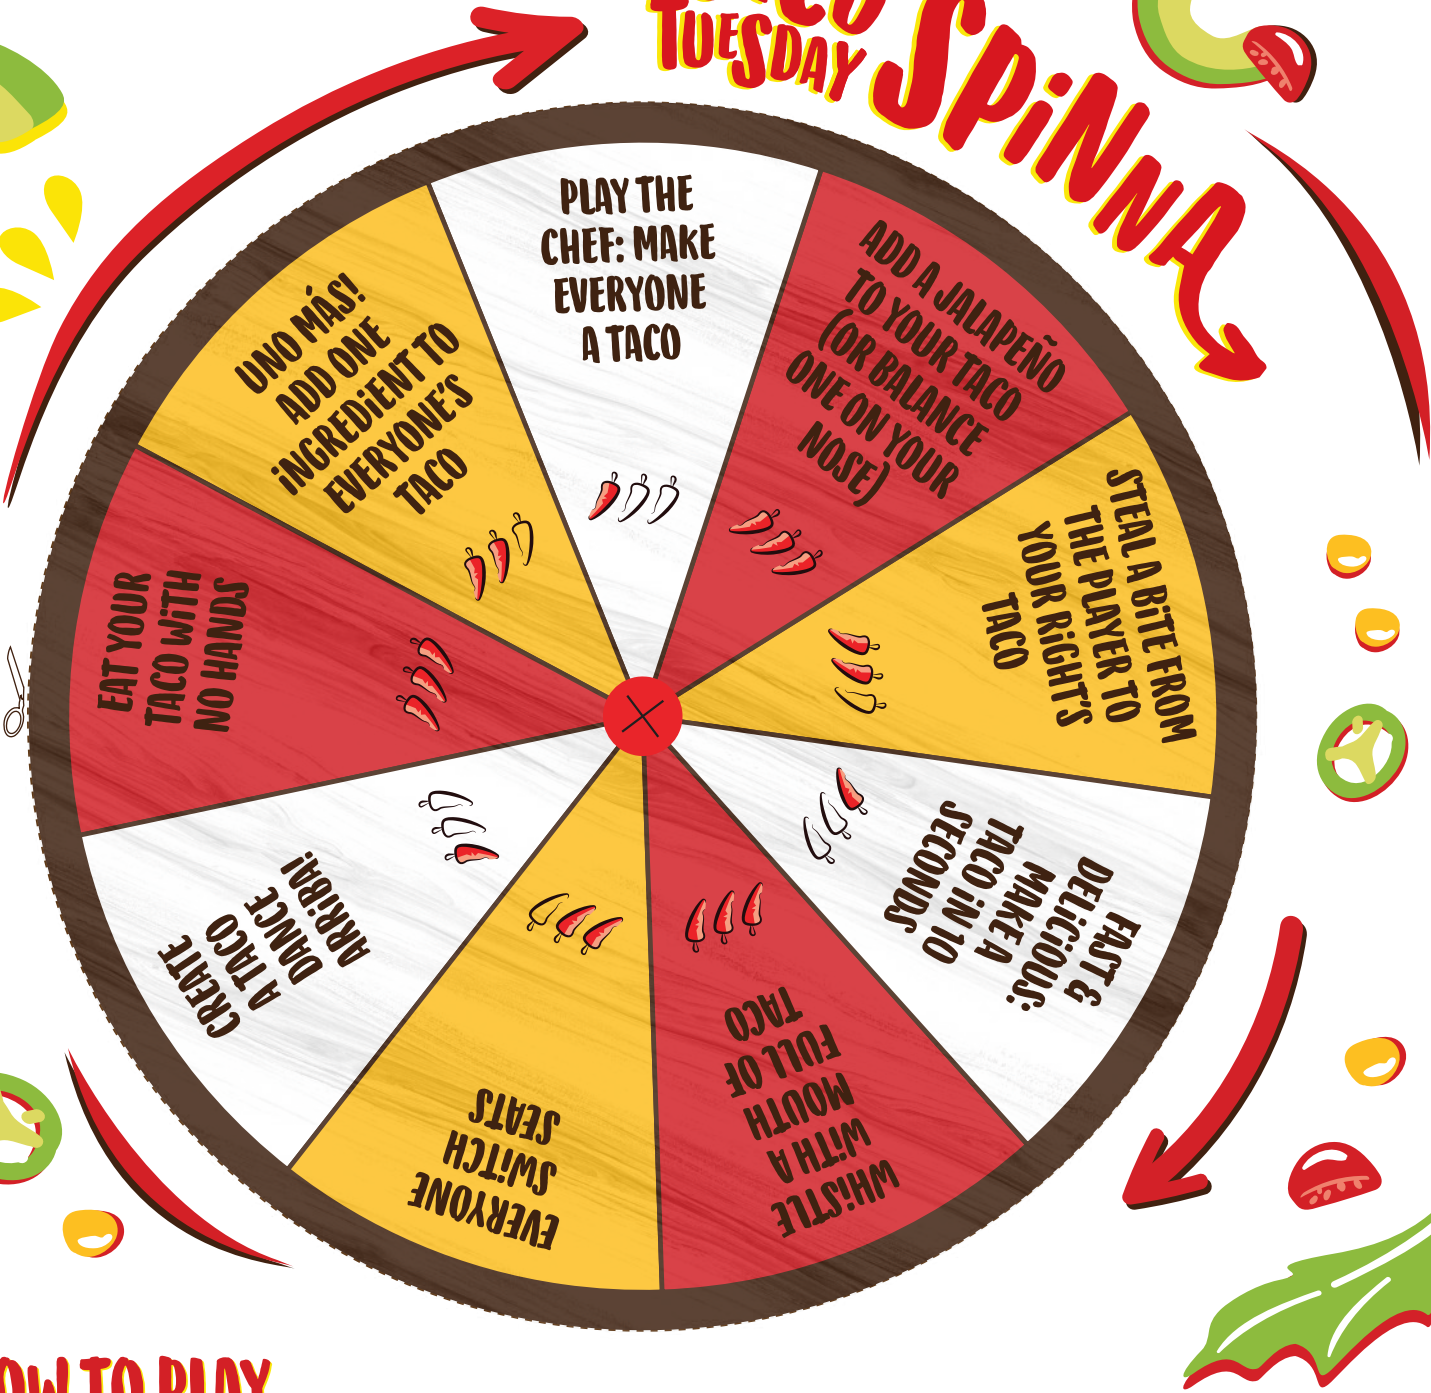

MAKE SOME NOISE

Challenge Difficulty

Mild 🌶️🌶️

Medium 🌶️🌶️🌶️

Spicy 🌶️🌶️🌶️🌶️

TACO TUESDAY SPINNA

HOW TO PLAY

1. Cut out the Spinna arrow from the bottom of the page
2. Use a drawing pin to attach the arrow*
3. Spin!
4. Share your Taco Tuesday #OldElPasoTacoTuesday

*Alternatively, spin a pen over the game board. Adult supervision required.

CUT OUT YOUR SPINNA HERE